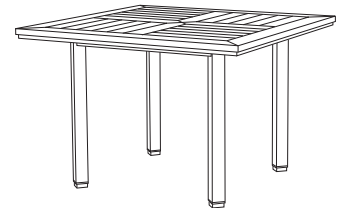

# Maritimo

**Adjustable Dining Chair**  
MC-1000

**Ottoman**  
AL-5050

**Dining Chair**  
MC-1005

**36" Square Pedestal Table**  
GT-1015 (bar height also available)

**60" Round Dining Table**  
GT-1004 (other sizes available)

**36" Square Pedestal Table**  
GH-1 (bar height also available)

**48" Round Dining Table**  
GT-1012 (other sizes available)

**Round Side Table**  
GT-1090

**42" Square Dining Table**  
GT-1002

**Adjustable Chaise Lounge**  
MC-1010