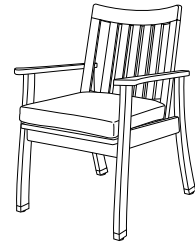

**MC-1010**  
Maritimo Adjustable Chaise Lounge

28.25"W x 70.75"D x 42"H

5 adjustment positions

**GIATI**

DESIGNS BY MARK SINGER

GIATI DESIGNS, INC.  
Santa Barbara, California  
Tel 805.684.8349 Fax 805.684.8359  
[www.giati.com](http://www.giati.com)

**MC-1010** front view  
(shown with optional headrest)

Available in casual finishes  
for interior and exterior use:  
Natural Teak, Driftwood Finish, or  
Protective UV Inhibitor (Teak Oil)

# Maritimo

**Adjustable Dining Chair**  
MC-1000

**Ottoman**  
AL-5050

**Dining Chair**  
MC-1005

**36" Square Pedestal Table**  
GT-1015 (bar height also available)

**60" Round Dining Table**  
GT-1004 (other sizes available)

**36" Square Pedestal Table**  
GH-1 (bar height also available)

**48" Round Dining Table**  
GT-1012 (other sizes available)

**Round Side Table**  
GT-1090

**42" Square Dining Table**  
GT-1002

**Adjustable Chaise Lounge**  
MC-1010