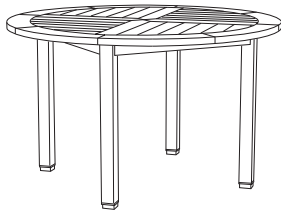

# Maritimo

**Adjustable Dining Chair**  
MC-1000

**Ottoman**  
AL-5050

**Dining Chair**  
MC-1005

**36" Square Pedestal Table**  
GT-1015 (bar height also available)

**60" Round Dining Table**  
GT-1004 (other sizes available)

**36" Square Pedestal Table**  
GH-1 (bar height also available)

**48" Round Dining Table**  
GT-1012 (other sizes available)

**Round Side Table**  
GT-1090

**42" Square Dining Table**  
GT-1002

**Adjustable Chaise Lounge**  
MC-1010

**Reclining Chaise Lounge**  
MC-1015 (shown with optional wheels and headrest)