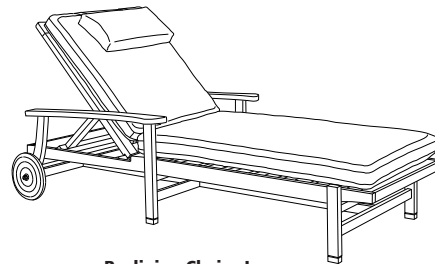

# Maritimo

**Adjustable Dining Chair**  
MC-1000

**Ottoman**  
AL-5050

**Dining Chair**  
MC-1005

**36" Square Pedestal Table**  
GT-1015 (bar height also available)

**60" Round Dining Table**  
GT-1004 (other sizes available)

**36" Square Pedestal Table**  
GH-1 (bar height also available)

**48" Round Dining Table**  
GT-1012 (other sizes available)

**Round Side Table**  
GT-1090

**42" Square Dining Table**  
GT-1002

**Adjustable Chaise Lounge**  
MC-1010

**Reclining Chaise Lounge**  
MC-1015 (shown with optional wheels and headrest)