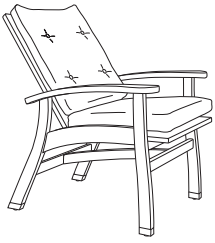

**MC-1010**  
Maritimo Adjustable Chaise Lounge

28.25"W x 70.75"D x 42"H

5 adjustment positions

**GIATI**

DESIGNS BY MARK SINGER

GIATI DESIGNS, INC.  
Santa Barbara, California  
Tel 805.684.8349 Fax 805.684.8359  
[www.giati.com](http://www.giati.com)

# Maritimo

**Adjustable Dining Chair**  
MC-1000

**Ottoman**  
AL-5050

**Dining Chair**  
MC-1005

**36" Square Pedestal Table**  
GT-1015 (bar height also available)

**60" Round Dining Table**  
GT-1004 (other sizes available)