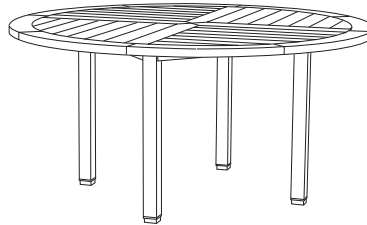

# Maritimo

**Adjustable Dining Chair**  
MC-1000

**Ottoman**  
AL-5050

**Dining Chair**  
MC-1005

**36" Square Pedestal Table**  
GT-1015 (bar height also available)

**60" Round Dining Table**  
GT-1004 (other sizes available)

**36" Square Pedestal Table**  
GH-1 (bar height also available)

**48" Round Dining Table**  
GT-1012 (other sizes available)

**Round Side Table**  
GT-1090

**42" Square Dining Table**  
GT-1002

**Adjustable Chaise Lounge**  
MC-1010

**Reclining Chaise Lounge**  
MC-1015 (shown with optional wheels and headrest)