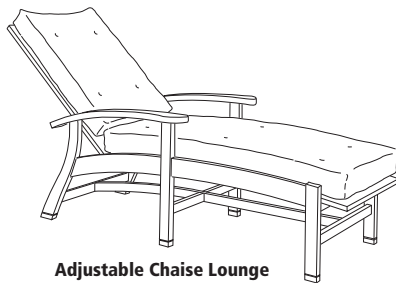

**MC-1010**  
Maritimo Adjustable Chaise Lounge

28.25"W x 70.75"D x 42"H

5 adjustment positions

**GIATI**

DESIGNS BY MARK SINGER

GIATI DESIGNS, INC.  
Santa Barbara, California  
Tel 805.684.8349 Fax 805.684.8359  
[www.giati.com](http://www.giati.com)

# Maritimo

**Adjustable Dining Chair**  
MC-1000

**Ottoman**  
AL-5050

**Dining Chair**  
MC-1005

**36" Square Pedestal Table**  
GT-1015 (bar height also available)

**60" Round Dining Table**  
GT-1004 (other sizes available)

**36" Square Pedestal Table**  
GH-1 (bar height also available)

**48" Round Dining Table**  
GT-1012 (other sizes available)

**Round Side Table**  
GT-1090

**42" Square Dining Table**  
GT-1002

**Adjustable Chaise Lounge**  
MC-1010

**Reclining Chaise Lounge**  
MC-1015 (shown with optional wheels and headrest)