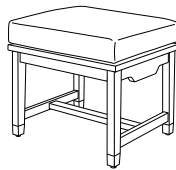

**MC-1010**  
Maritimo Adjustable Chaise Lounge

28.25"W x 70.75"D x 42"H

5 adjustment positions

**GIATI**

DESIGNS BY MARK SINGER

GIATI DESIGNS, INC.  
Santa Barbara, California  
Tel 805.684.8349 Fax 805.684.8359  
[www.giati.com](http://www.giati.com)

# Maritimo

**Adjustable Dining Chair**  
MC-1000

**Ottoman**  
AL-5050

**Dining Chair**  
MC-1005

**36" Square Pedestal Table**  
GT-1015 (bar height also available)

**60" Round Dining Table**  
GT-1004 (other sizes available)